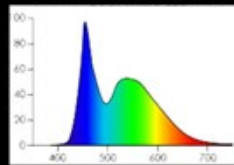

# Solution against the LIGHT POLLUTION

2200K

WARM WHITE LED

5000K

COOL WHITE LED

Serie MI

NEW GENERATION  
NATURAL LIGHT

Sta®LED Darksky ZE03