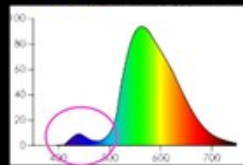

# Solution against the LIGHT POLLUTION

2200K

WARM WHITE LED

5000K

COOL WHITE LED

Serie MI

NEW GENERATION  
NATURAL LIGHT

Sta®LED Darksky ZE03